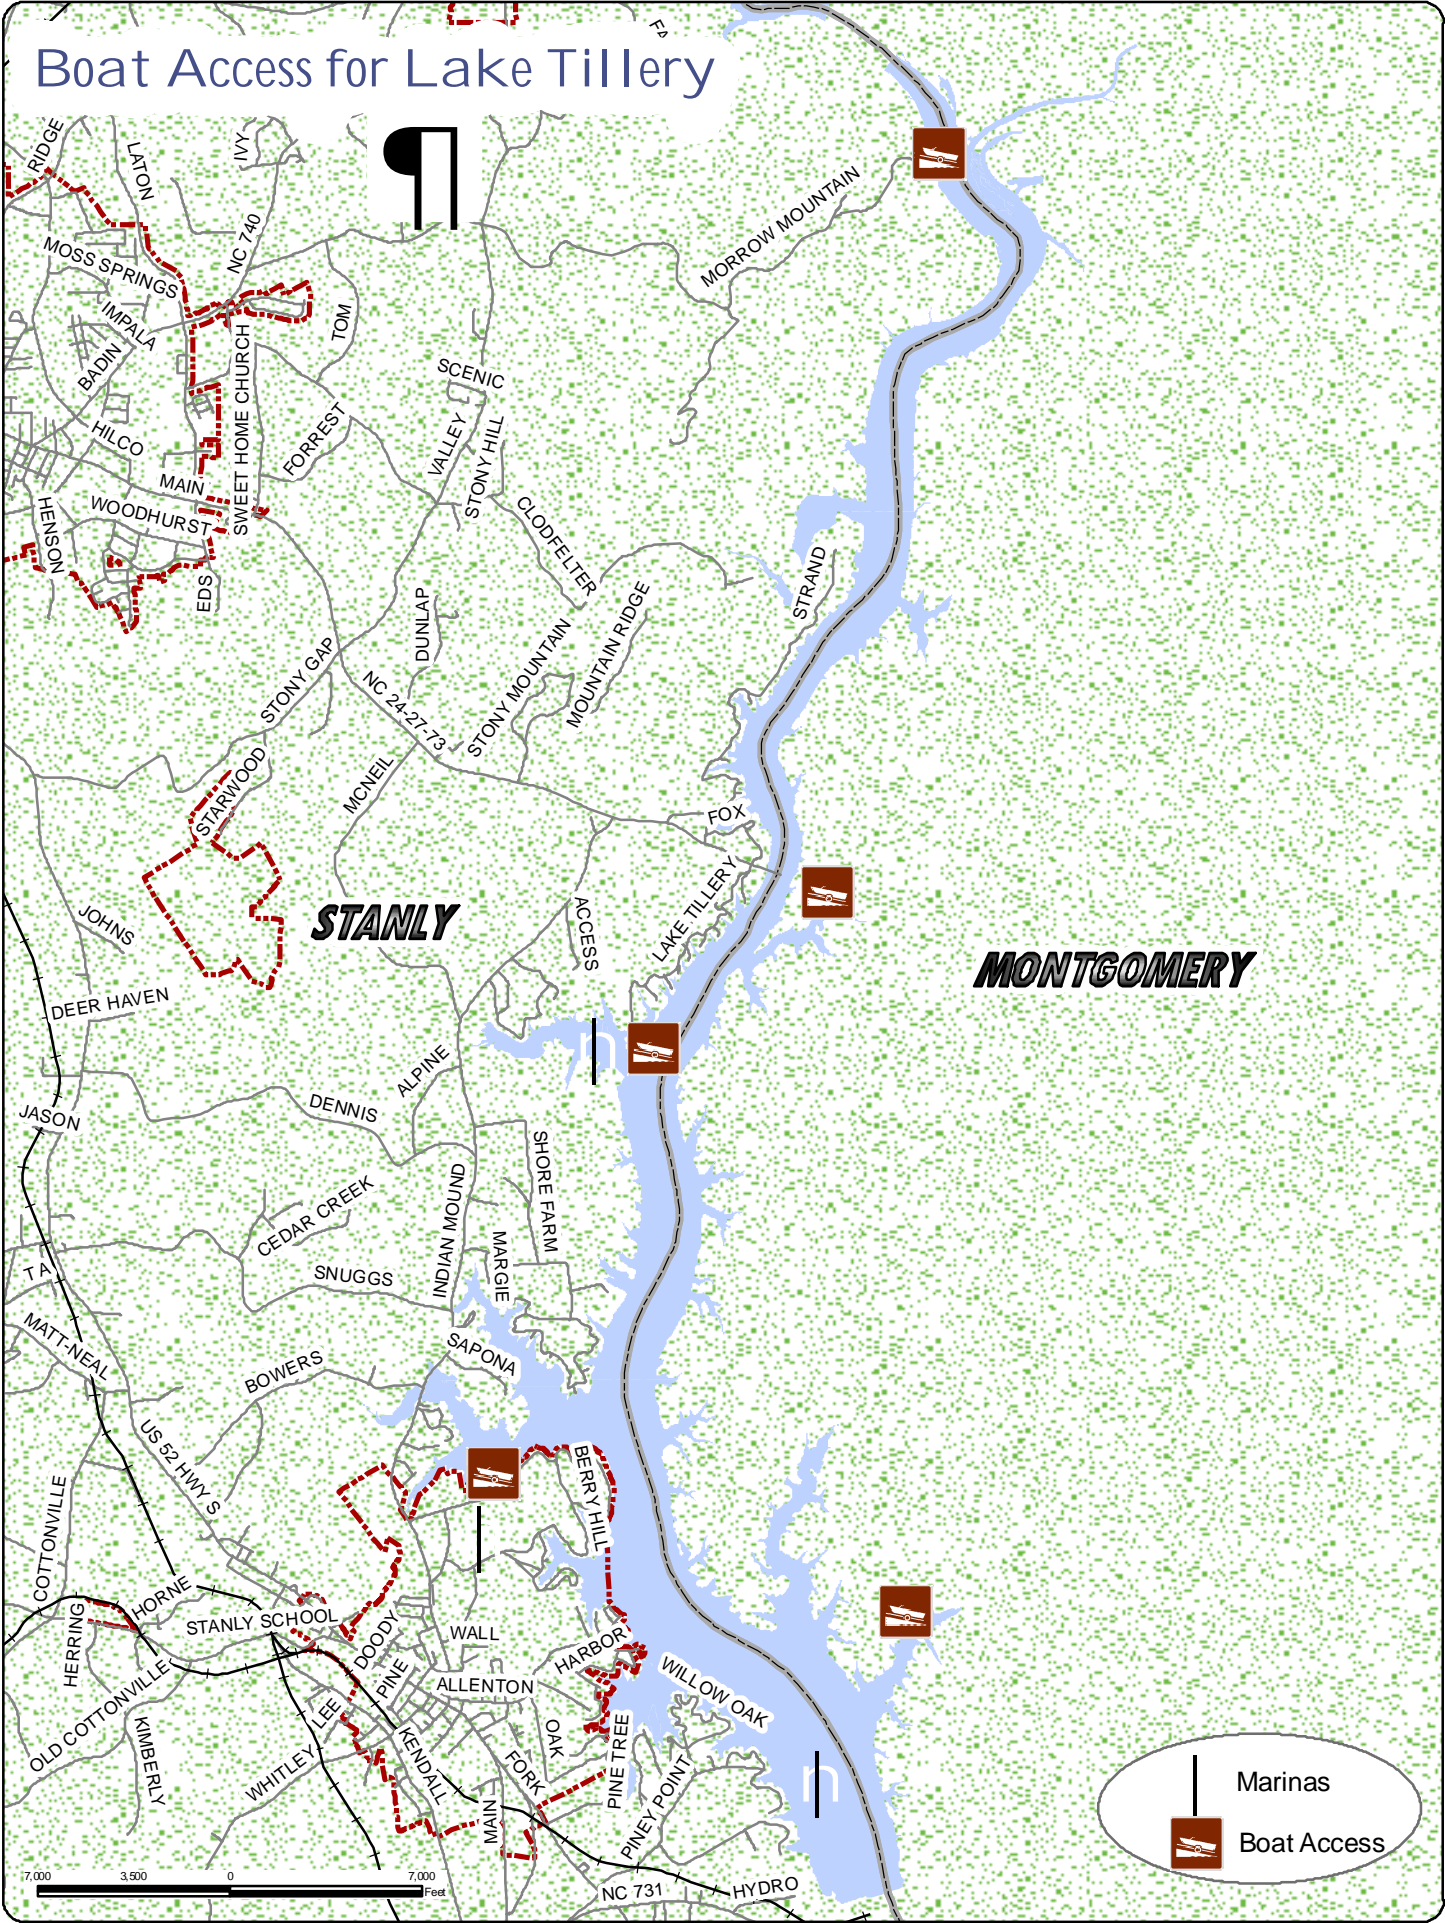

# Boat Access for Lake Tillery

Marinas  
Boat Access

7,000 3,500 0 7,000 Feet