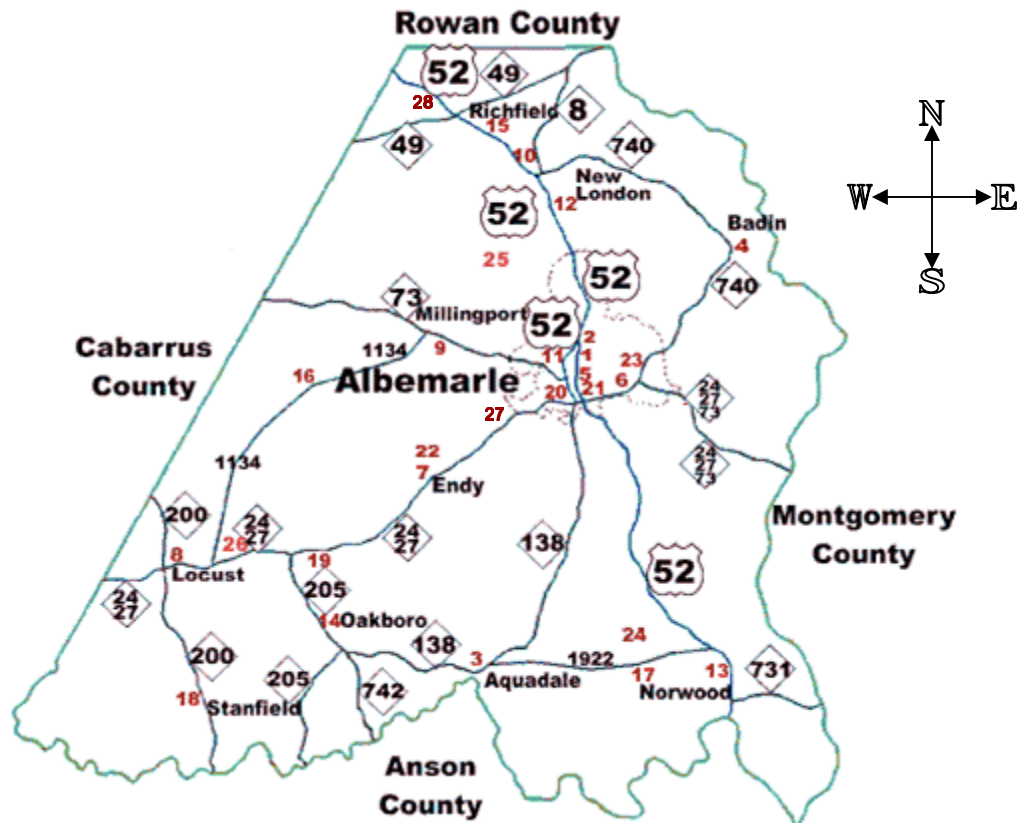

Schools

IN STANLY COUNTY

- | | |
|----------------------------------------------|-------------------------------------------|
| 1: Albemarle - MS | 15: Richfield - ES |
| 2: Albemarle - HS | 16: Ridgecrest - ES |
| 3: Aquadale - ES | 17: South Stanly - HS |
| 4: Badin - ES | 18: Stanfield - ES |
| 5: Central - ES | 19: West Stanly - HS |
| 6: E. Albemarle - ES | 20: Admin. Office |
| 7: Endy - ES | 21: Stanly Academy |
| 8: Locust - ES | 22: Maintenance |
| 9: Millingport - ES | 23: Transportation |
| 10: New London Choice Middle | 24: South Stanly Middle |
| 11: N. Albemarle - ES | 25: Kendall Valley - ES |
| 12: North Stanly - HS | 26: Running Creek - ES |
| 13: Norwood - ES | 27: Stanly Early College |
| 14: Oakboro - ES | 28: Grey Stone Day School |

For more information on Stanly County Schools,
please call 704.983.5151, or write to P.O. Box 220 Albemarle, NC 28002-0220.
You may also visit their website at www.scs.k12.nc.us.